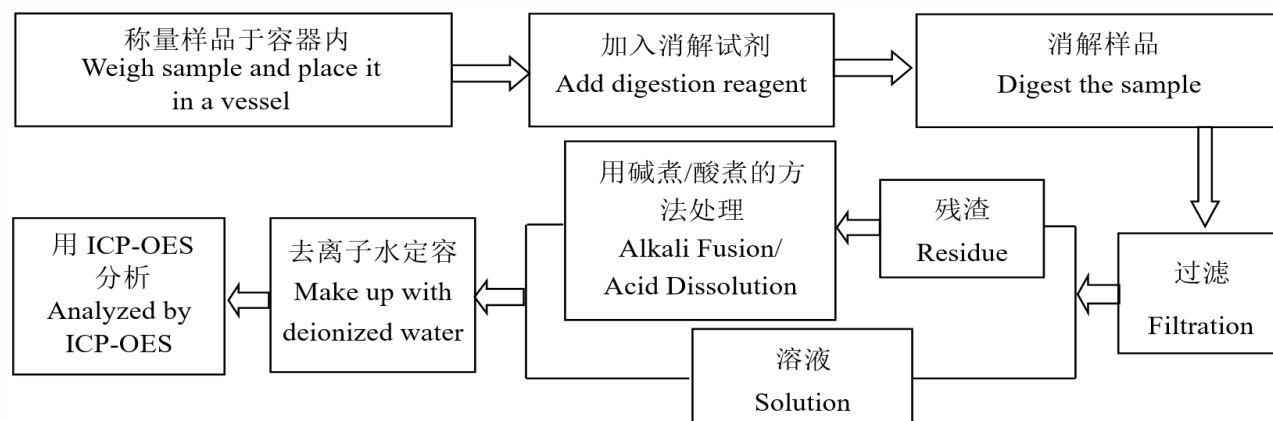

2. 汞 Mercury (Hg)