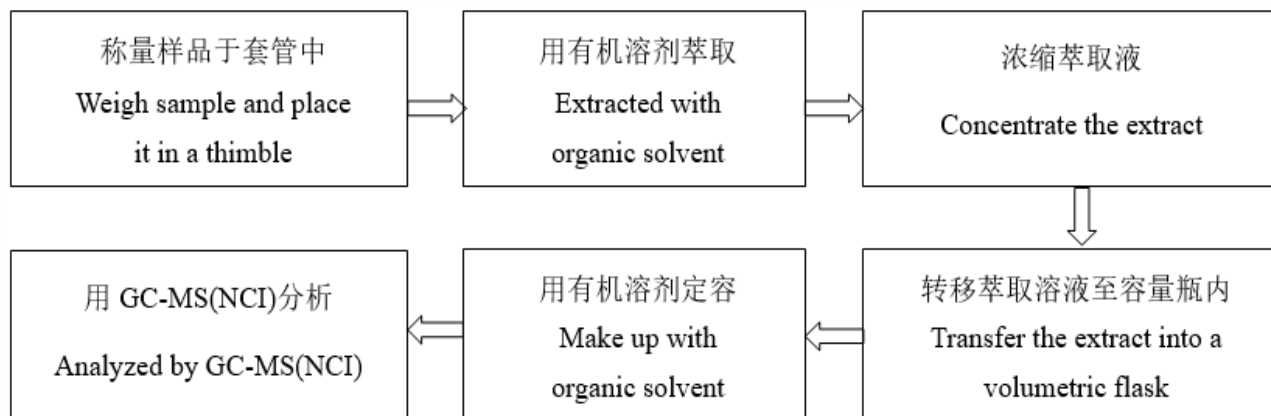

6. 中链氯化石蜡 Middle Chain Chlorinated Paraffins (MCCPs)