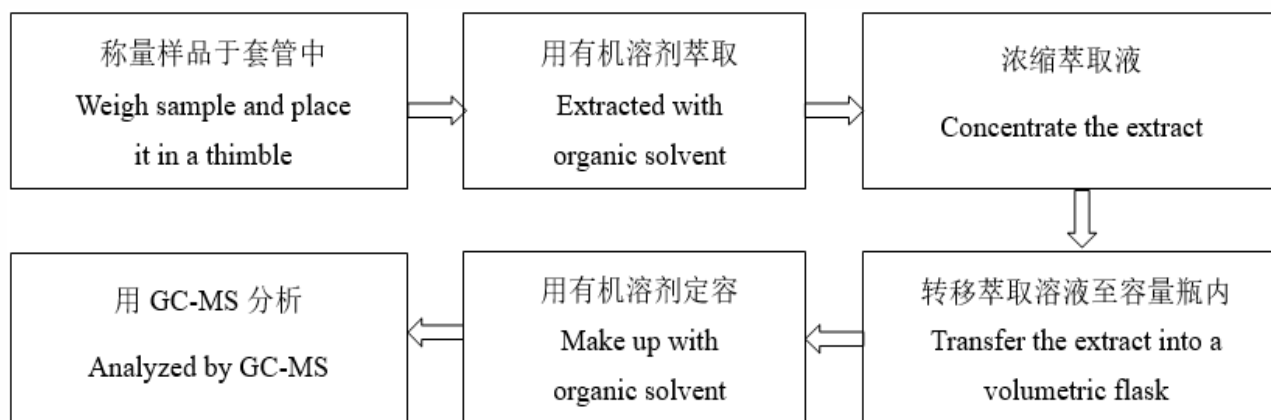

5. 邻苯二甲酸酯 Phthalates (DBP, BBP, DEHP, DIBP)