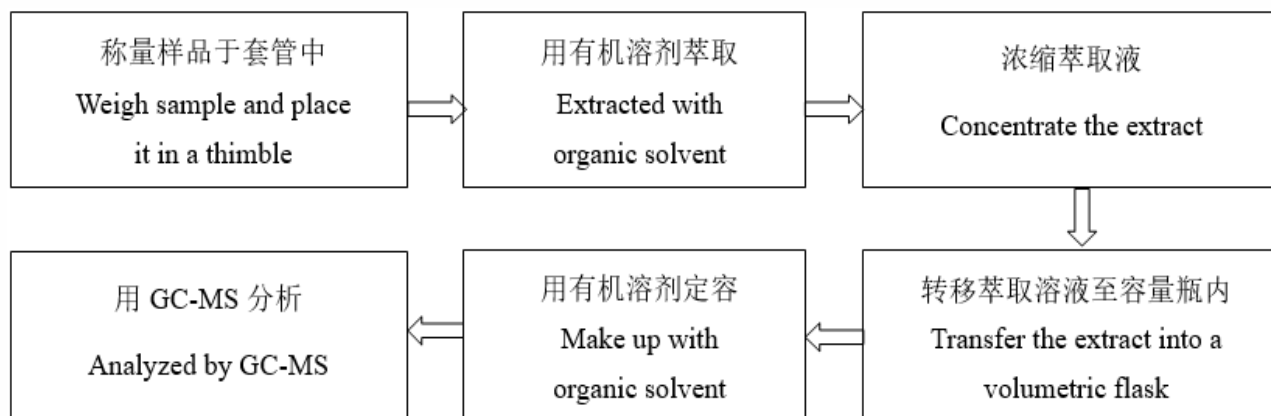

检测报告 Test Report

报告编号 A2230549175101001E
Report No. A2230549175101001E

第 8 页 共 10 页
Page 8 of 10

4. 多溴联苯 Polybrominated Biphenyls (PBBs), 多溴二苯醚 Polybrominated Diphenyl Ethers (PBDEs)