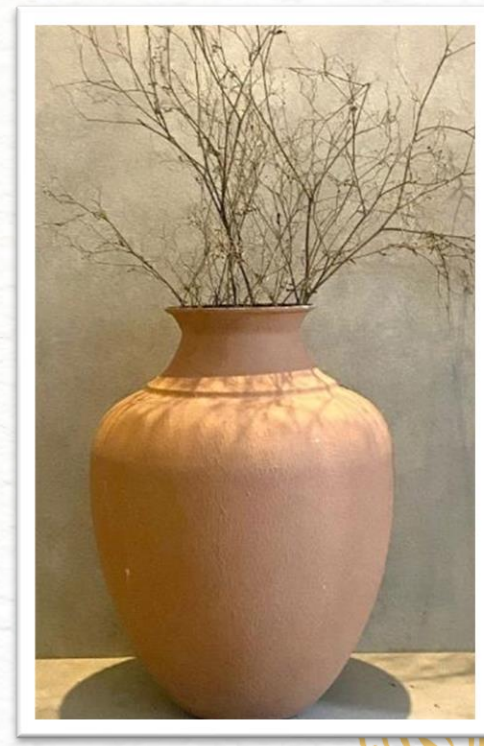

ITEM NO.

PV029

SIZE

33X33X46 CM

PRICE

FINISH

GOLD PC, WHITE MUD,
TERRACOTA MUD