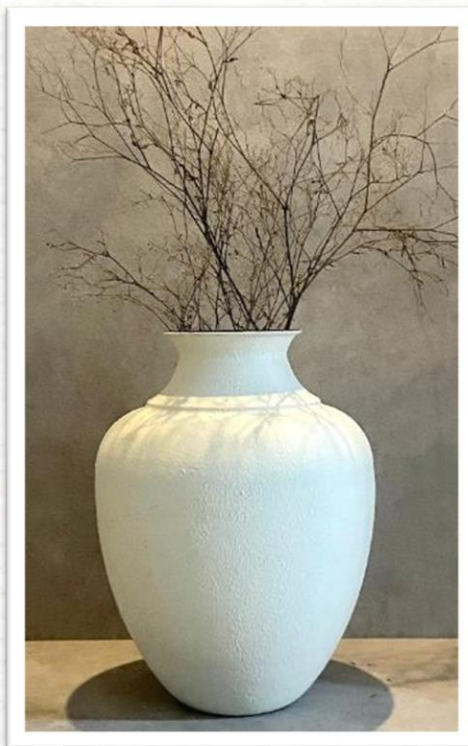

ITEM NO.

PV029

SIZE

33X33X46 CM

PRICE

FINISH

GOLD PC, WHITE MUD,
TERRACOTA MUD