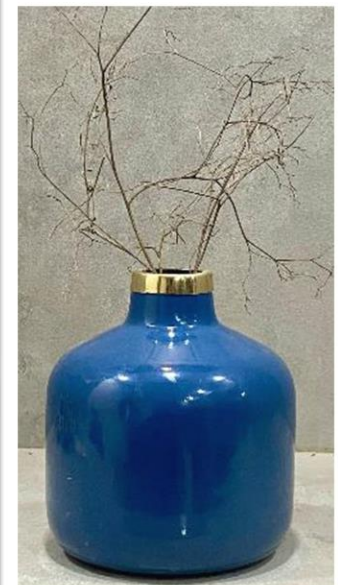

**PRICE**

**FINISH**

**BLUE, AQUA, WHITE,  
SHINY BLACK (WITH  
RESIN AGATE)**

**ITEM NO. PMOL536**

**SIZE 17X17X17 CM**

**PRICE**

**FINISH BLUE, AQUA, WHITE, SHINY BLACK (WITH GOLD RIM)**

**ITEM NO.** PMOL537