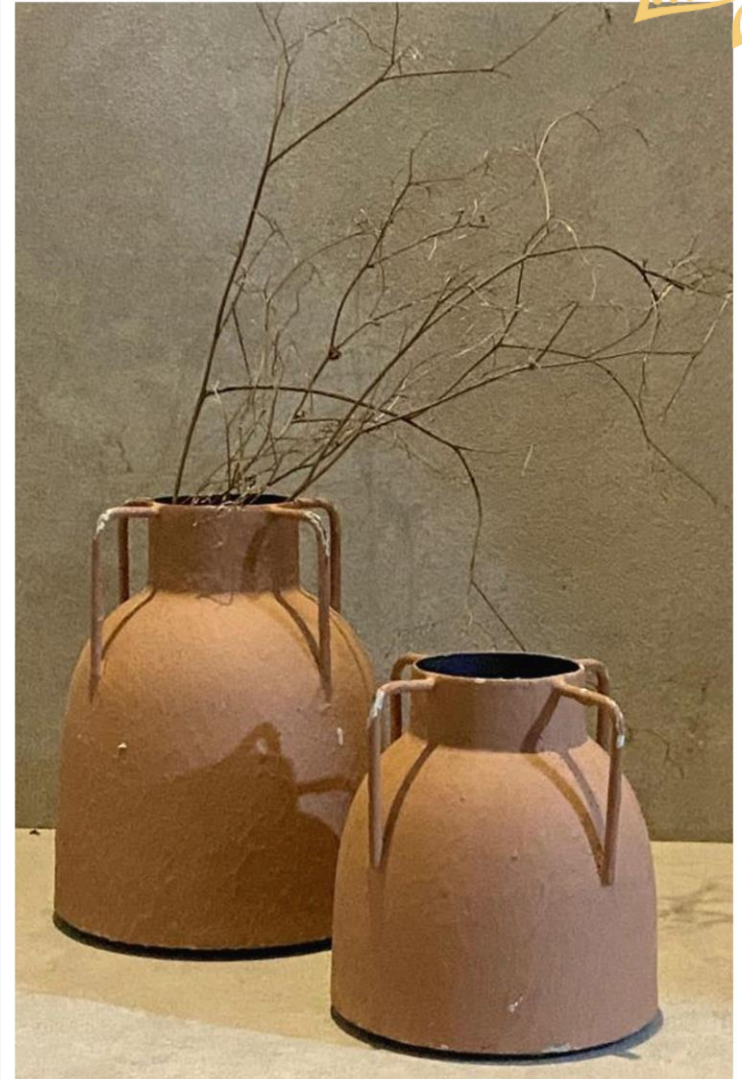

**PRICE**

**FINISH**

**BLUE, AQUA, WHITE,  
SHINY BLACK (WITH  
RESIN AGATE)**

**ITEM NO. PMOL536**

**SIZE 17X17X17 CM**

**PRICE**

**FINISH BLUE, AQUA, WHITE, SHINY BLACK (WITH GOLD RIM)**

**ITEM NO.** PMOL537