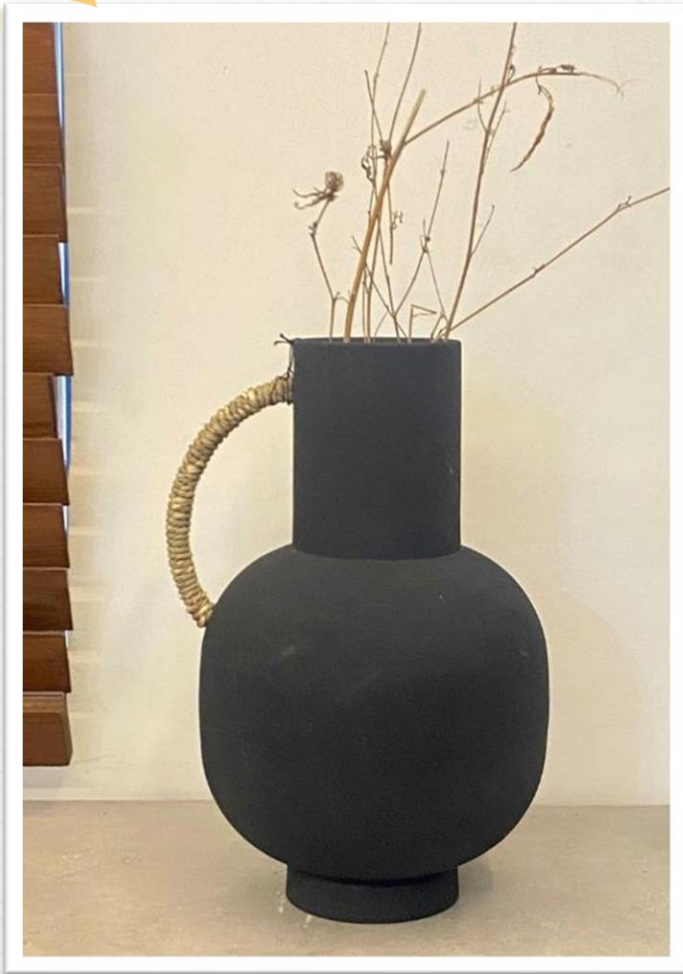

ITEM NO.	PV034
SIZE	21X23X32 CM
PRICE	
FINISH	BLACK TEXTURE W/ROPE WEAVING

ITEM NO.	PV094
SIZE	21X23X32 CM
PRICE	
FINISH	NATURAL MUD