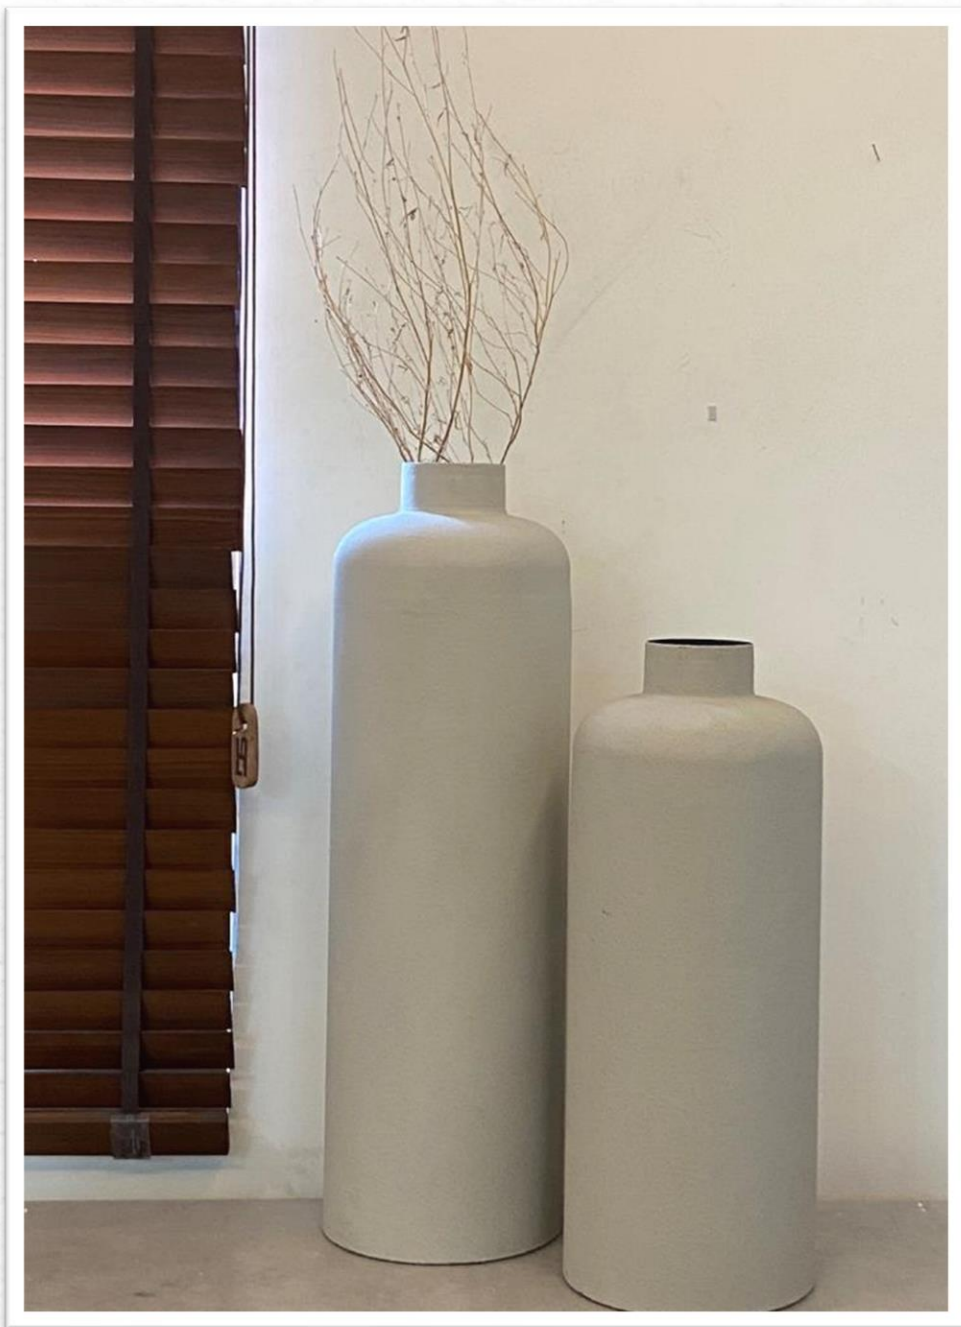

ITEM NO.

PV095AB

SIZE

L- 24X24X78 CM

S- 24X24X61 CM

PRICE

FINISH

NATURAL MUD