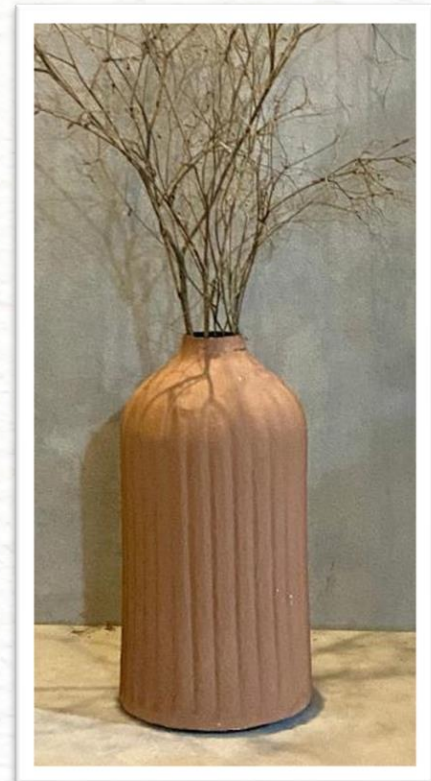

ITEM NO.

PMOL539

SIZE

16.5X16.5X31 CM

PRICE

FINISH

**GOLD PC, WHITE
MUD, TERRACOTTA**