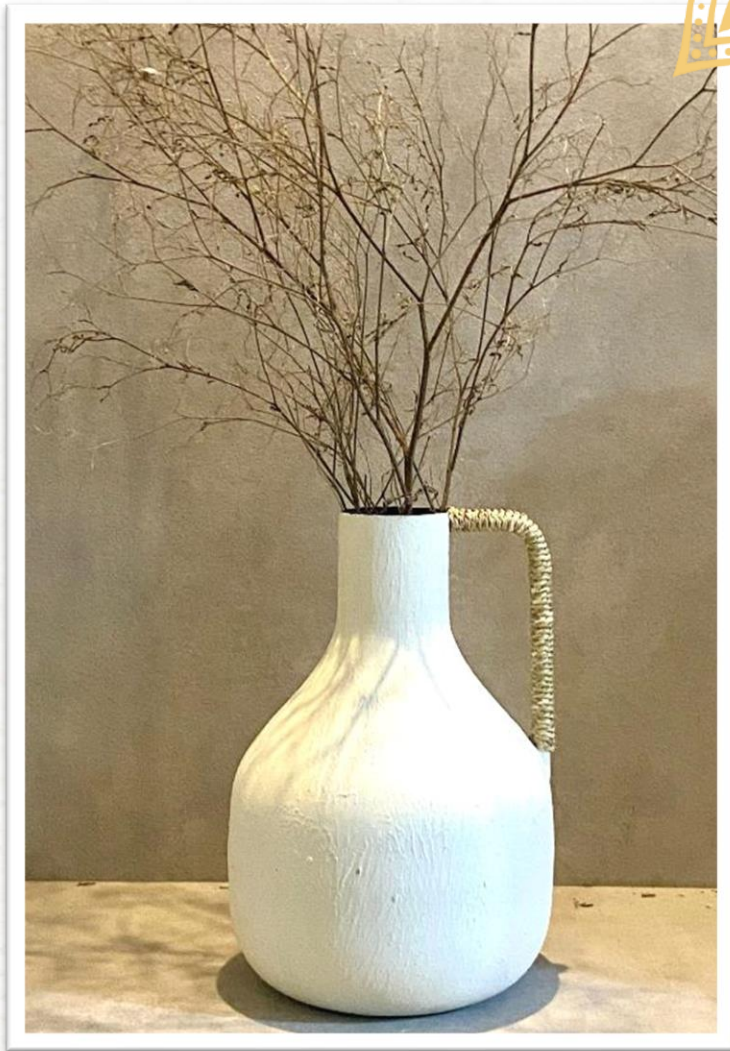

**PV033**

**SIZE**

**23X23X34 CM**

**PRICE**

**FINISH**

**BLACK TEXTURE  
W/ROPE WEAVING**

**ITEM NO.**

**PV033**