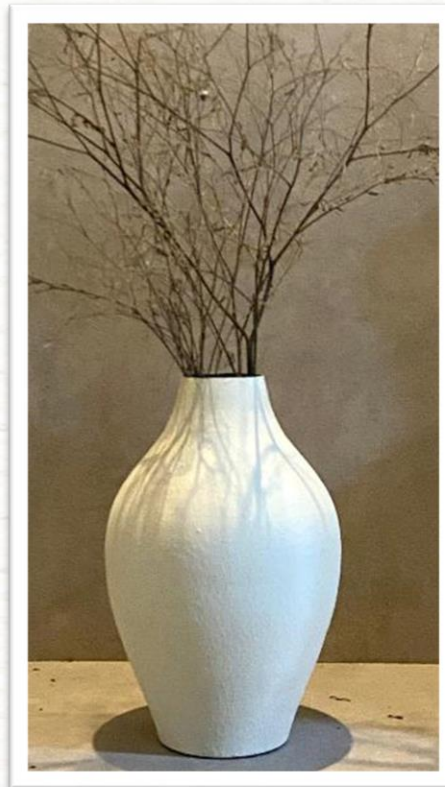

**23X23X34 CM**

**PRICE**

**FINISH**

**GOLD PC, WHITE  
MUD, TERRACOTTA**

ITEM NO.	PMOL542
SIZE	16.5X16.5X20.5 CM
PRICE	
FINISH	BLUE, AQUA, WHITE, SHINY BLACK

ITEM NO.	PMOL543
SIZE	21X21X24.5 CM
PRICE	
FINISH	GOLD PC