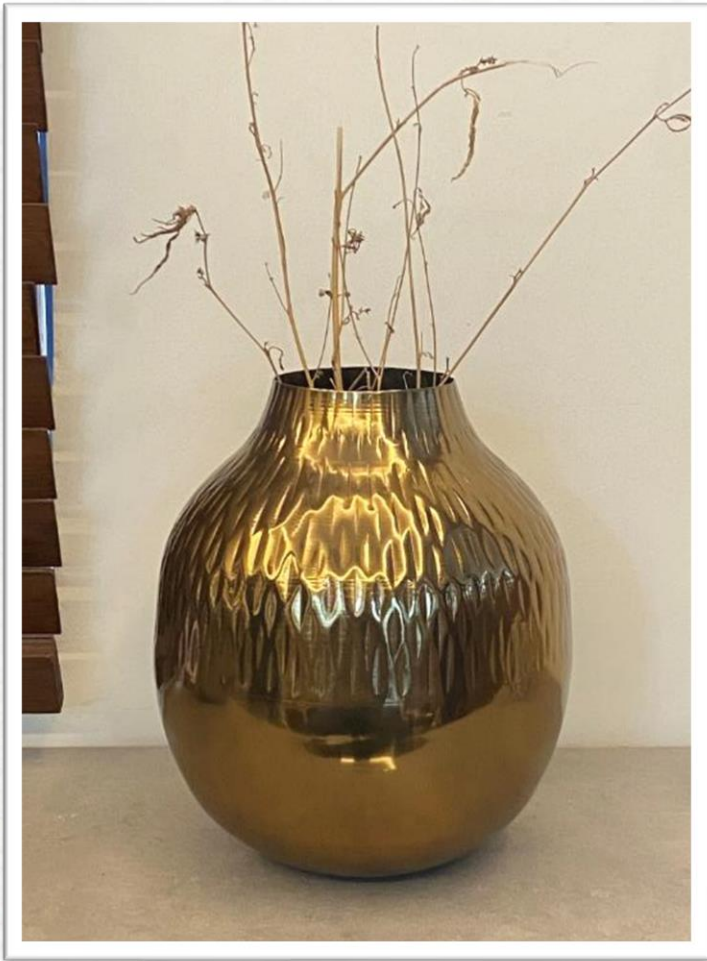

**20.5X20.5X31 CM**

**PRICE**

**FINISH**

**SHINY BLACK, WHITE,  
BLUE, AQUA (with Metal  
Floral Panel)**

ITEM NO.	PV015
SIZE	20X20X22 CM
PRICE	
FINISH	SHINY BLACK, WHITE, BLUE, AQUA (with Metal Panel)

ITEM NO.	PV023
SIZE	24X24X25 CM
PRICE	
FINISH	AQUA, SHINY BLACK, WHITE, BLUE ( with Gold Rim & Resin Agate)

ITEM NO.	PV025
SIZE	28.5X28.5X33 CM
PRICE	
FINISH	AQUA, SHINY BLACK, WHITE, BLUE ( with Gold Rim & Resin Agate)

<b>ITEM NO.</b>	<b>PV027L, PV028S</b>
<b>SIZE</b>	<b>L- 22X22X25 CM, S- 18X18X20 CM</b>
<b>PRICE</b>	
<b>FINISH</b>	<b>GOLD PC</b>