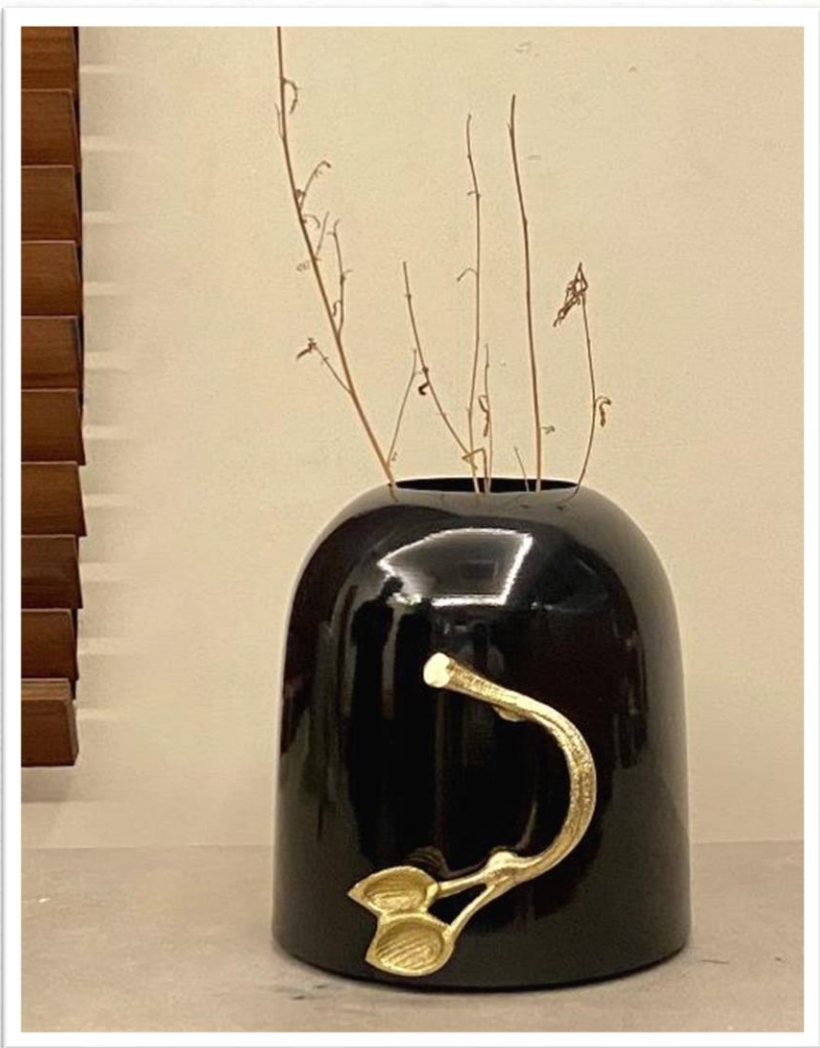

**20.5X20.5X31 CM**

**PRICE**

**FINISH**

**SHINY BLACK, WHITE,  
BLUE, AQUA (with Metal  
Floral Panel)**

ITEM NO.	PV015
SIZE	20X20X22 CM
PRICE	
FINISH	SHINY BLACK, WHITE, BLUE, AQUA (with Metal Panel)

ITEM NO.	PV023
SIZE	24X24X25 CM
PRICE	
FINISH	AQUA, SHINY BLACK, WHITE, BLUE ( with Gold Rim & Resin Agate)

ITEM NO.	PV025
SIZE	28.5X28.5X33 CM
PRICE	
FINISH	AQUA, SHINY BLACK, WHITE, BLUE ( with Gold Rim & Resin Agate)

<b>ITEM NO.</b>	<b>PV027L, PV028S</b>
<b>SIZE</b>	<b>L- 22X22X25 CM, S- 18X18X20 CM</b>
<b>PRICE</b>	
<b>FINISH</b>	<b>GOLD PC</b>