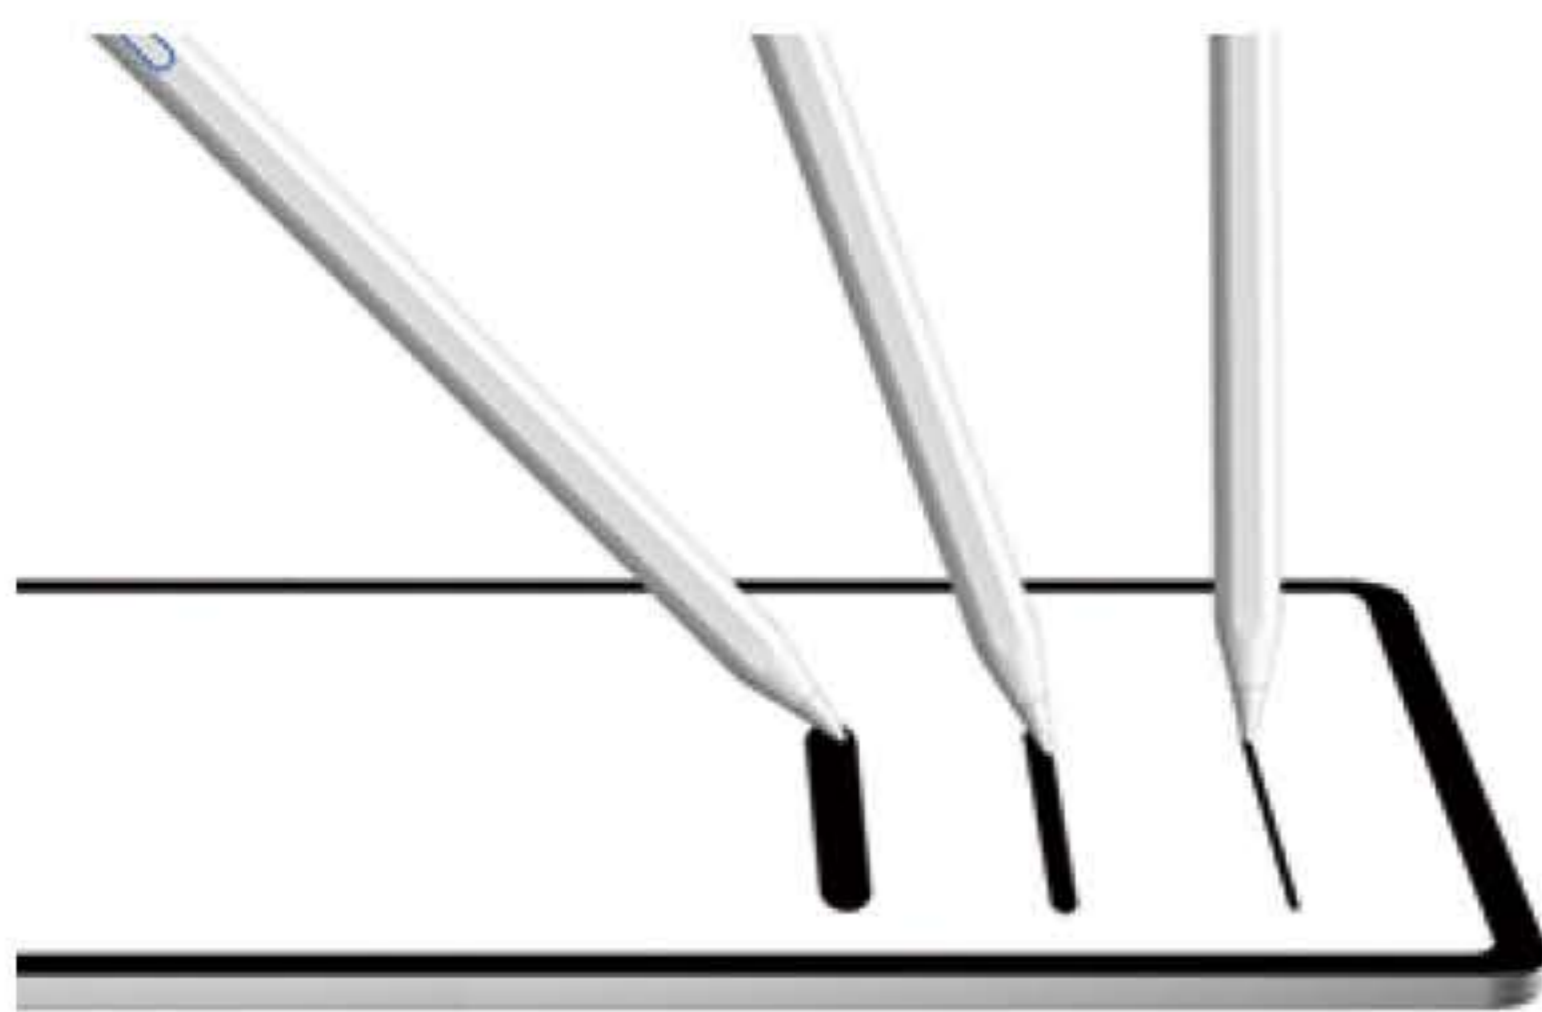

If you accidentally touch the tablet with your palm, you can create freely. The tilt angle chip inside the pen tip can accurately calculate the direction and tilt angle to create lines of varying depth and thickness

OTG充电-iPad直充

OTG charging ipad direct charging

可插入iPad/Type-C手机充电，再也不用为找不到充电线而焦虑

It can be plugged into iPad/Type-C mobile phone to charge without worrying about the charging cable!

倾斜加粗+防误触

Real-time power display

手掌不小心误触平板也能随心创作，笔尖内倾斜角度芯片能准确计算方向和倾斜角度创作出深浅、粗细不一的线条

If you accidentally touch the tablet with your palm, you can create freely. The tilt angle chip inside the pen tip can accurately calculate the direction and tilt angle to create lines of varying depth and thickness