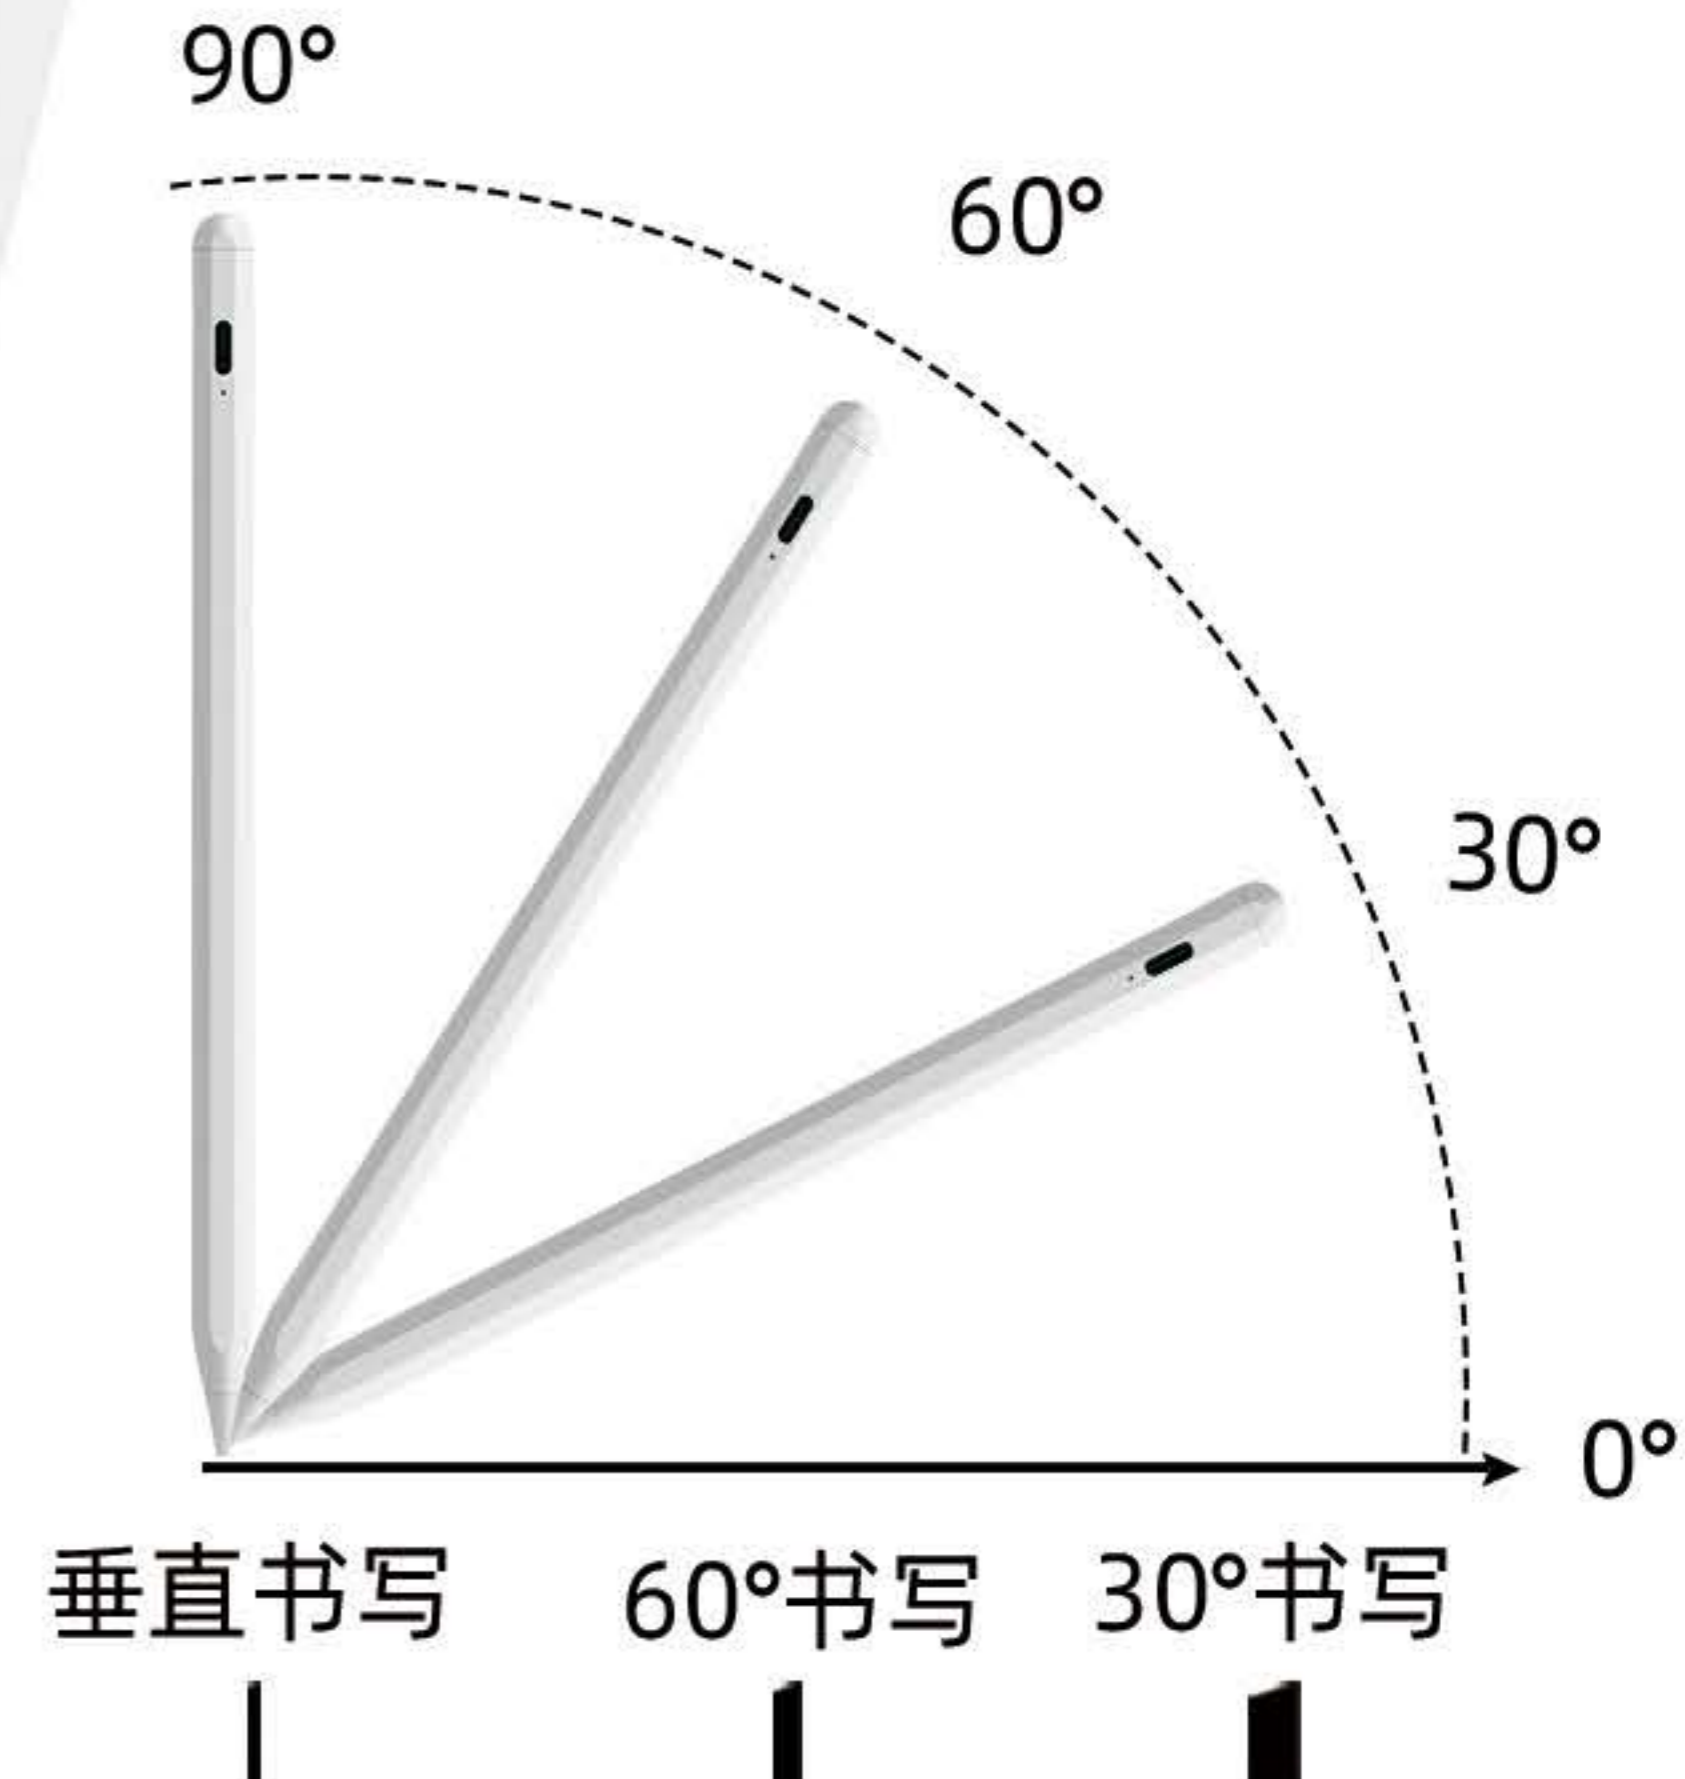

倾斜加粗

Italic bold

只需将笔倾斜即可创作出深浅、粗细不同的线条。

Just tilt the pen to check to create lines of varying shades and thicknesses.

耐磨笔尖
Wear-resistant nib

全局防误触
Anti-mistouch

倾斜加粗
Italic bold

8-10H 续航
Use 8-10 hours

实时电显
Real-time display

高精度
High precision

快捷功能
Shortcut function

蓝牙连接
Bluetooth connection