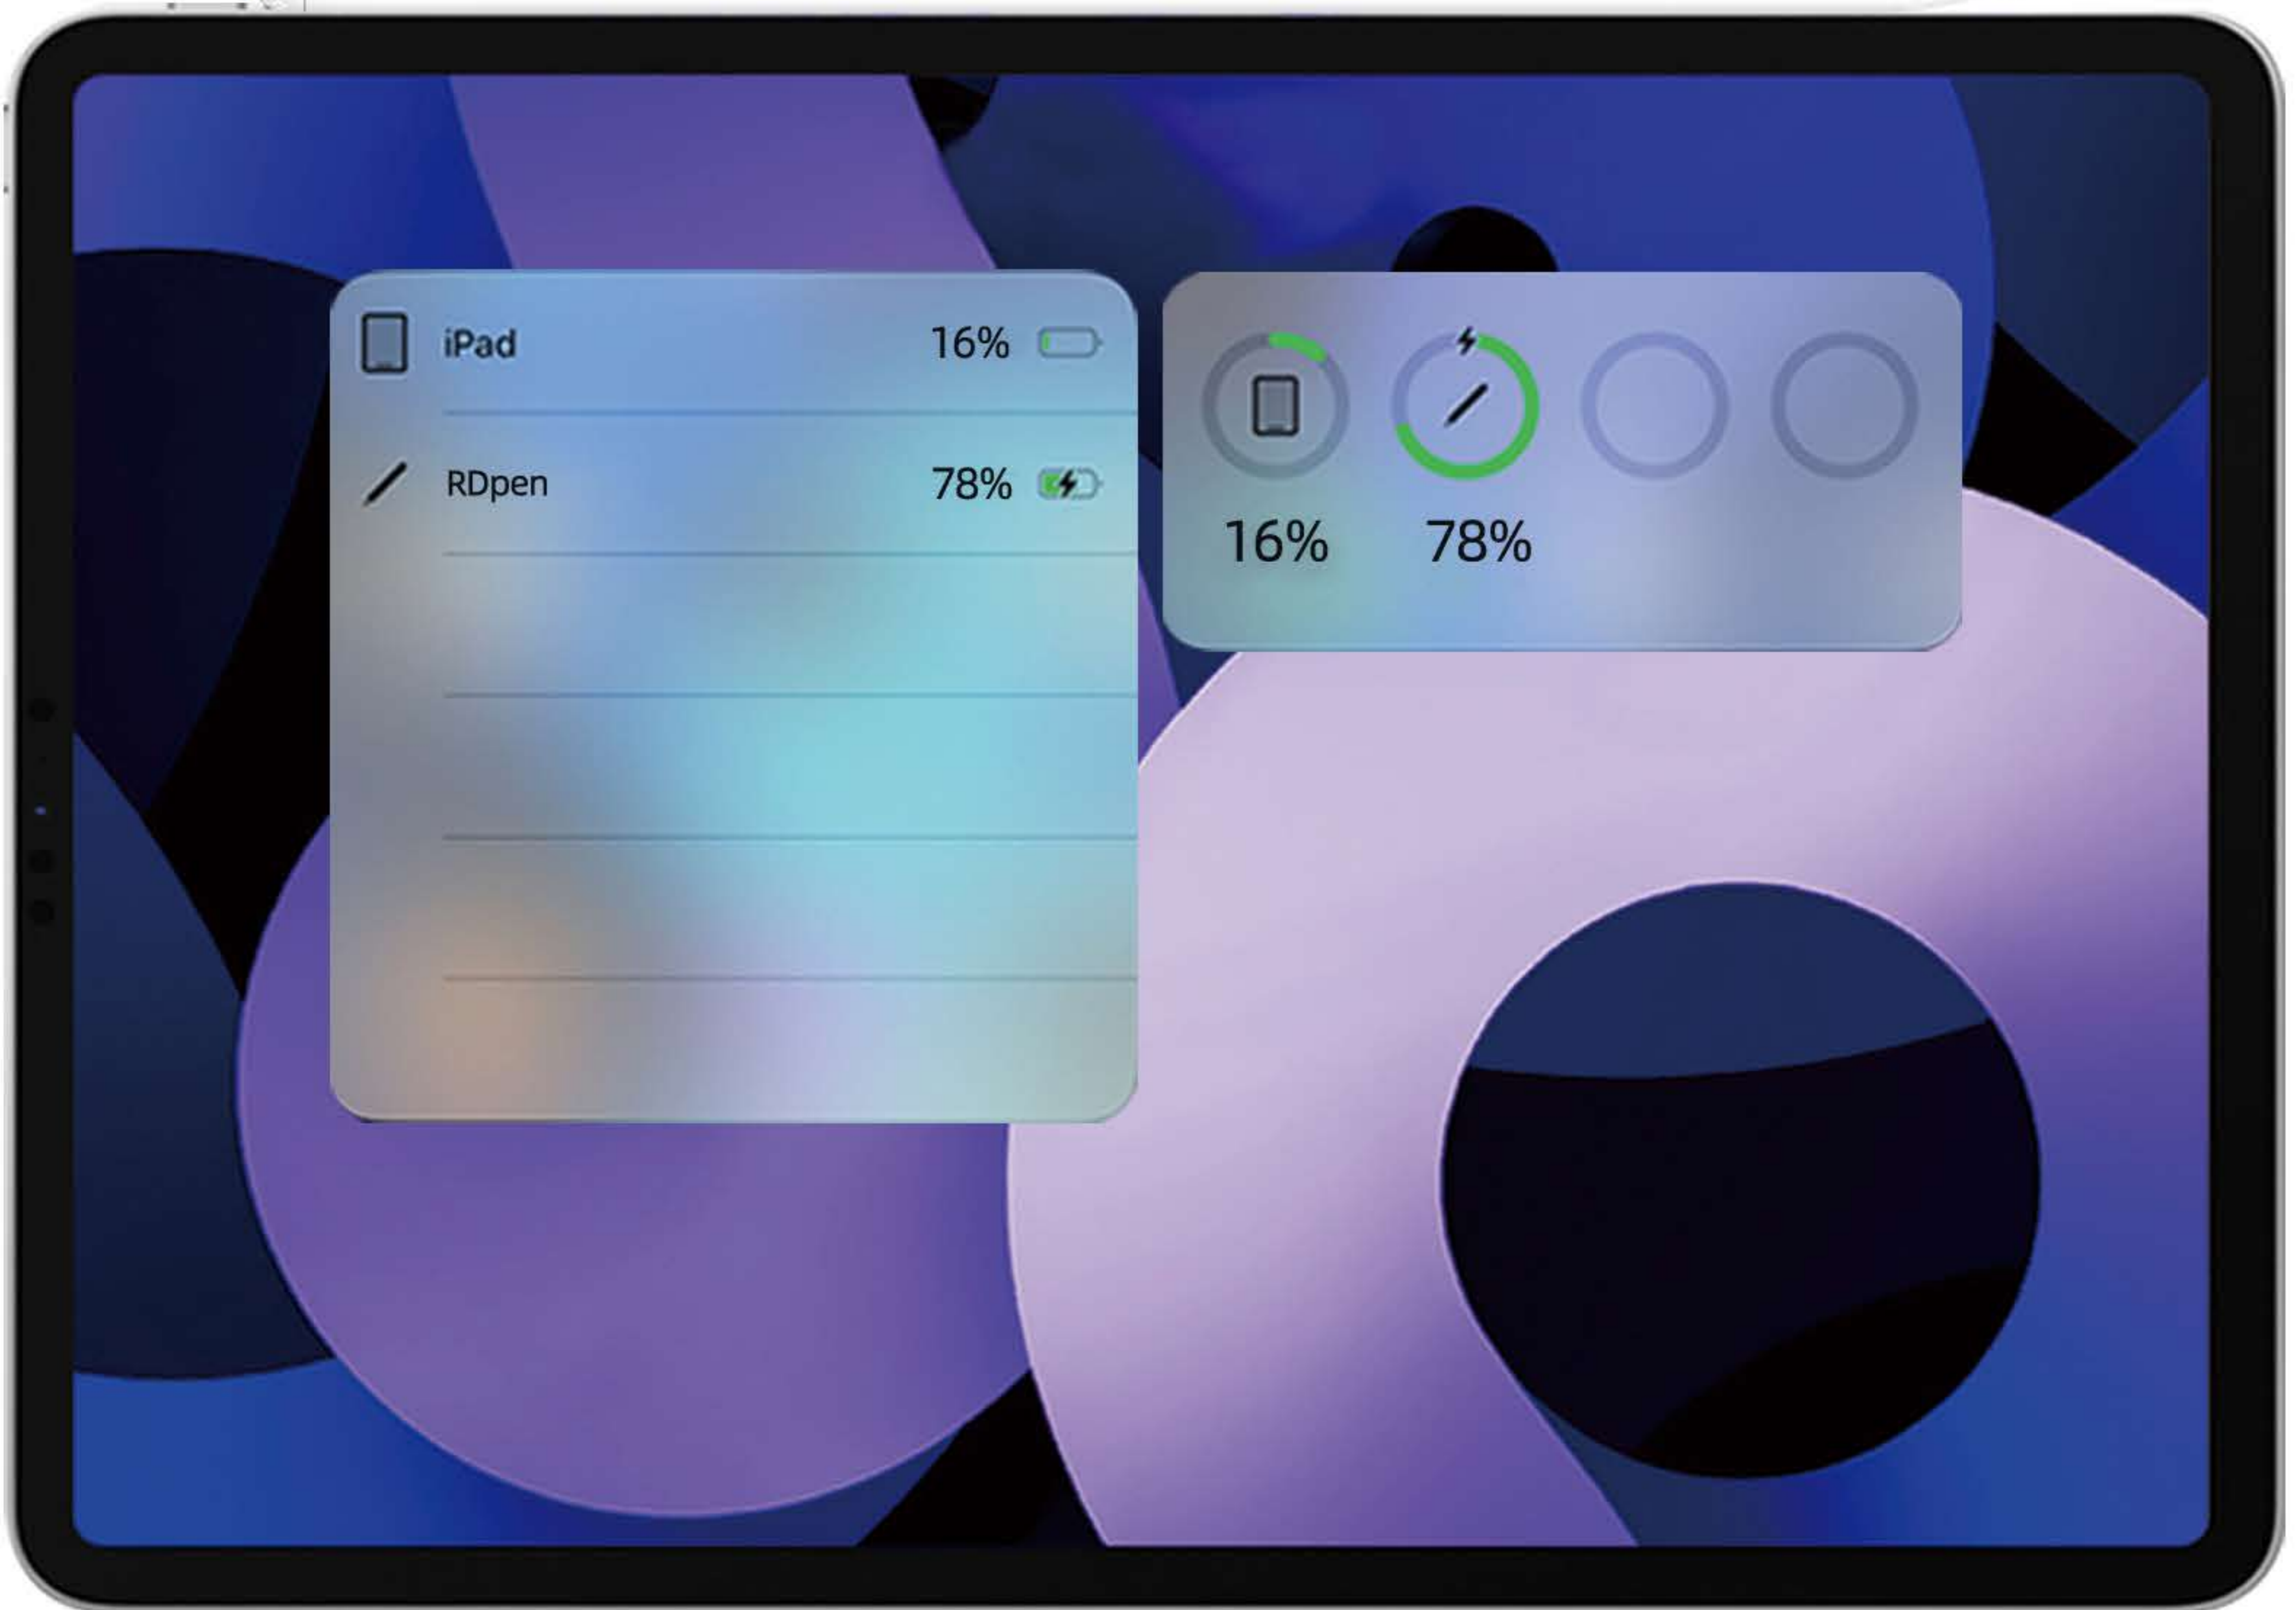

吸附充电
Magnetic charging

Type-C 充电
Type-C charging

倾斜加粗
Italic bold

8-10H 续航
Use 8-10 hours

实时电显
Real-time display

高精度
Anti-mistouch

快捷功能
Shortcut function

蓝牙连接
Bluetooth connection